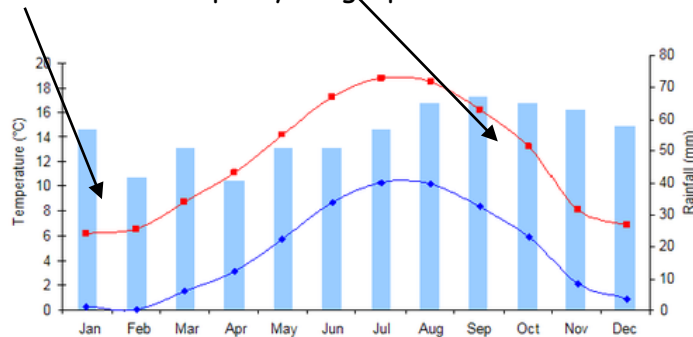

Year 8 Geography Examination Information

Please note your child is going to be examined soon in Geography.

Educational research has proven that the pupils who achieve the most are the ones who receive the most support from their parents/ family/ carers. With this in mind, I would be very grateful if you could support your child using the information provided below.

The topics that will be examined are:

European Union and Italy

You will need to know the location of the countries in the EU (at least 10 -15 countries)

You will need to know the location of the major towns and cities in Italy.

Revise all the work on Italy. To include the Climate and The difference between the North and south of Italy. The processes of weathering and the water cycle

Graph work be able to complete a line and bar graph, especially a climate graph (temperature a line graph - red / and rainfall a bar chart / Blue)

Remember to use the correct axis to plot your graphs

You can support your child by:

Ensuring your child's notes are up to date and well organised.

-Revising the topics with your child- encouraging your child to make revisions notes/ mind maps etc and then getting him/her to explain them to you.

-Ensuring your child comes to the exam with the correct equipment.

The minimum expected from your child in view of his/ her target grade is:

Accurate location of places and good map skills with appropriate labels. Very well developed answers using reasons and case studies to support their answers. Correct use of geographical keywords with correct spelling and grammar.

Answers that show geographical understanding of the topic with attempts to develop their answers. Some spelling and grammatical errors will be ignored. Attempts at all answers

The resources your child will need for the examination are:

Pens

Pencils

Colouring Pencils

Ruler

Eraser

Calculator

Please do not hesitate to contact me should you require any other information. Thank you for your ongoing support.

A. Thompson

Head of Department

Date June 01 2015